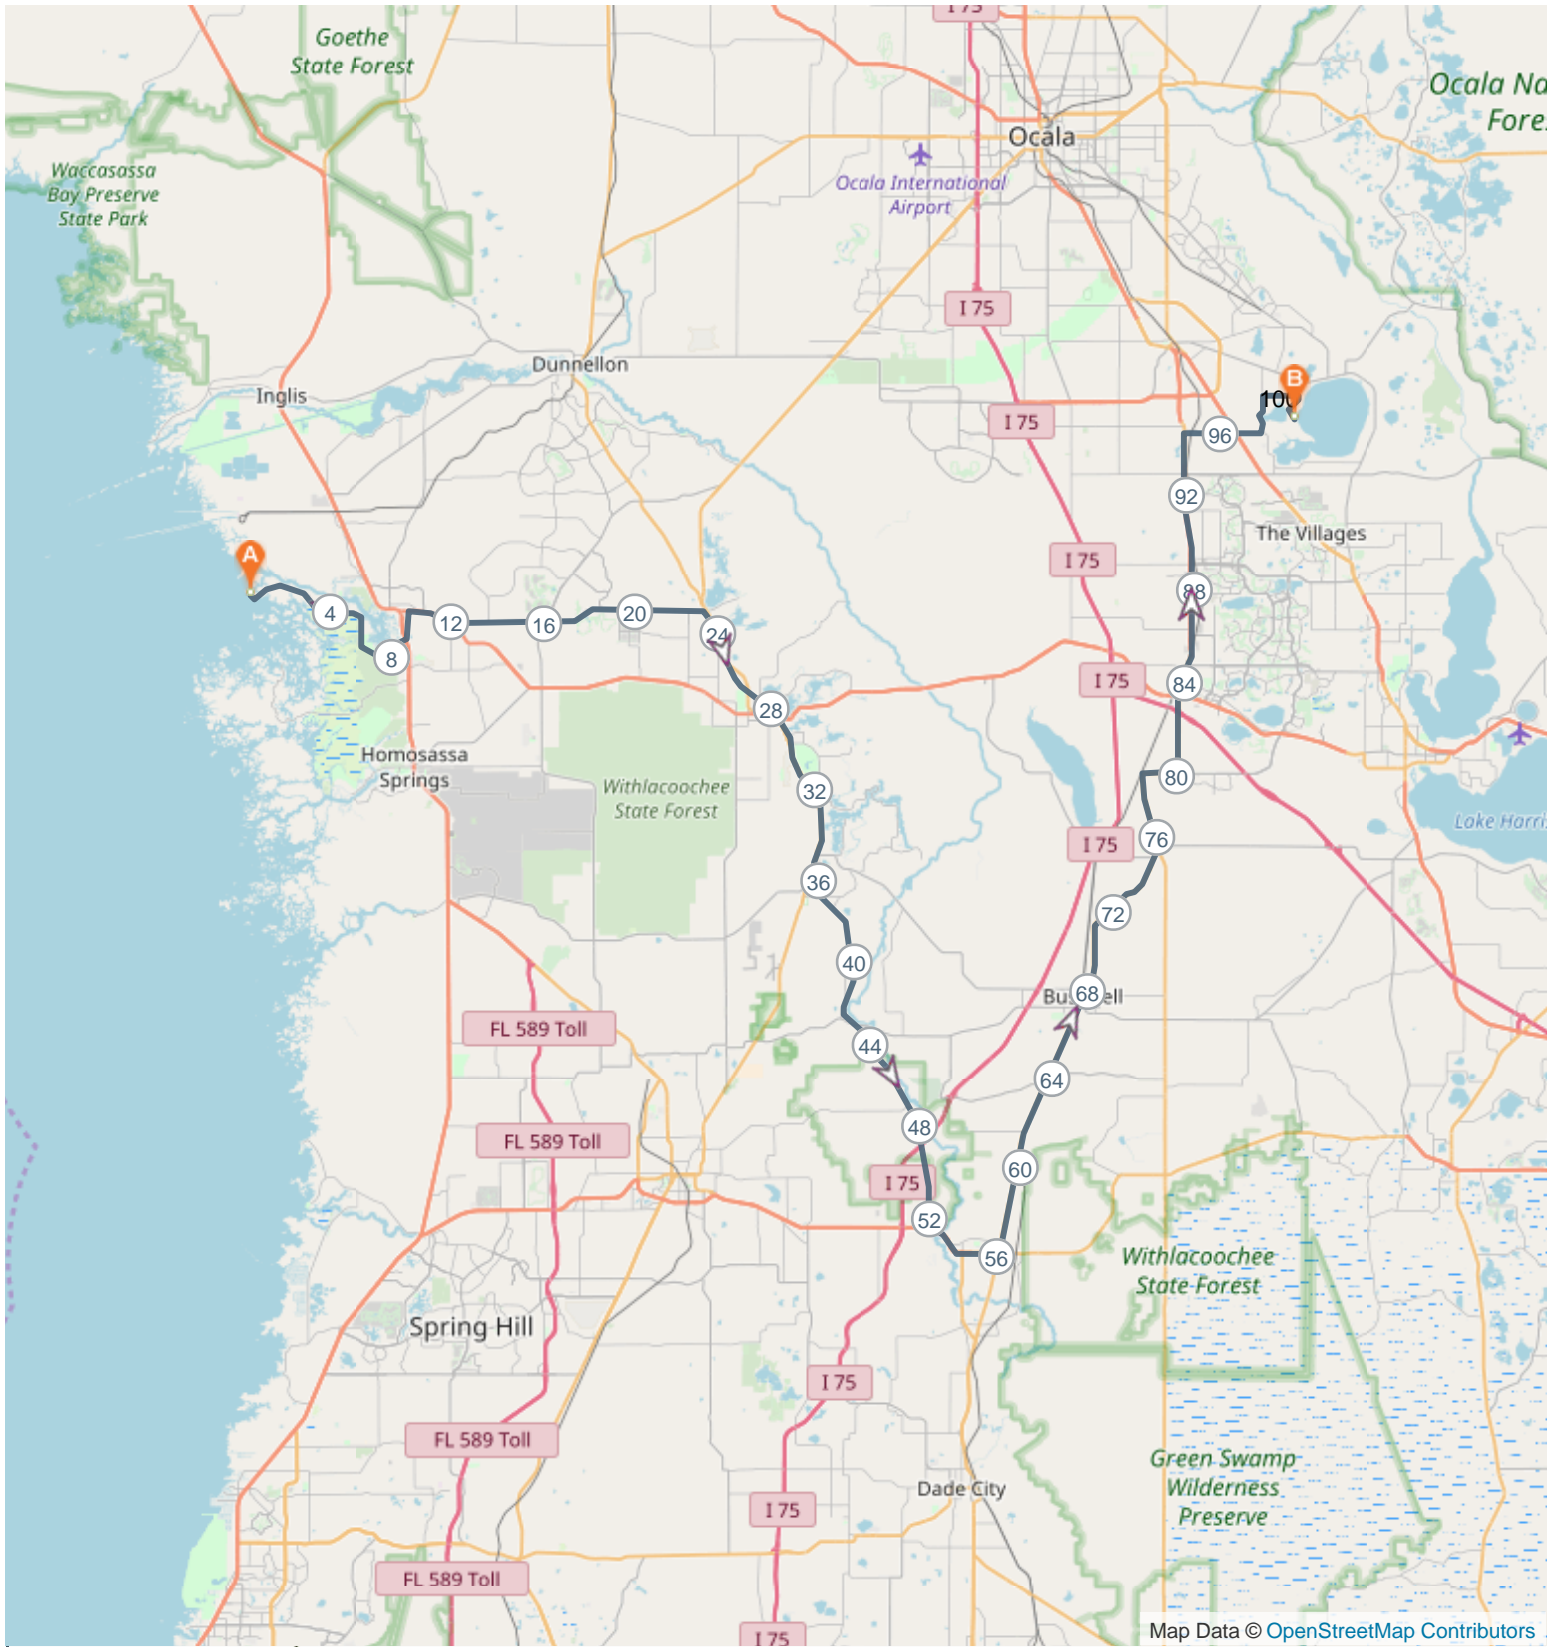

Florida Xtreme Triathlon - Stage 1 - 103 Mile Bike

ROUTE INFORMATION

LENGTH 102.315 miles
ASCENT 5324 ft
DESCENT 5252 ft
HILLS **↑** 40.6% | **↓** 40.6% | **→** 18.9%
TERRAIN Road **A**
START **LAT: 28.908170, LNG: -82.690590**

NOTES

Florida Xtreme Triathlon - Stage #1 - 103 mile bike course

Florida Xtreme Triathlon - Stage 1 - 103 Mile Bike (102.315 miles)

ROUTE DIRECTIONS

No	Miles	Turn	Directions
1	102.285		