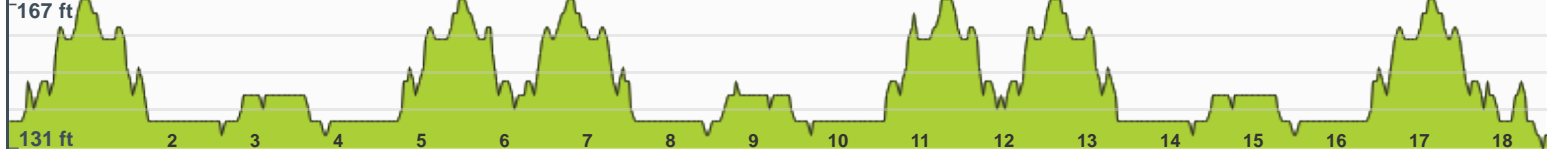

## ROUTE INFORMATION

LENGTH 18.550 miles  
ASCENT 331 ft  
DESCENT 334 ft  
HILLS ⬆️ 22.7% | ⬇️ 23.0% | ➡️ 54.4%  
TERRAIN Road 🏃  
START **LAT: 29.810708, LNG: -82.056402**

## NOTES

Florida Xtreme Triathlon - Stage 2 - 30K Run Course.

# Florida Xtreme Triathlon - Stage 2 - 30K Run (18.550 miles)