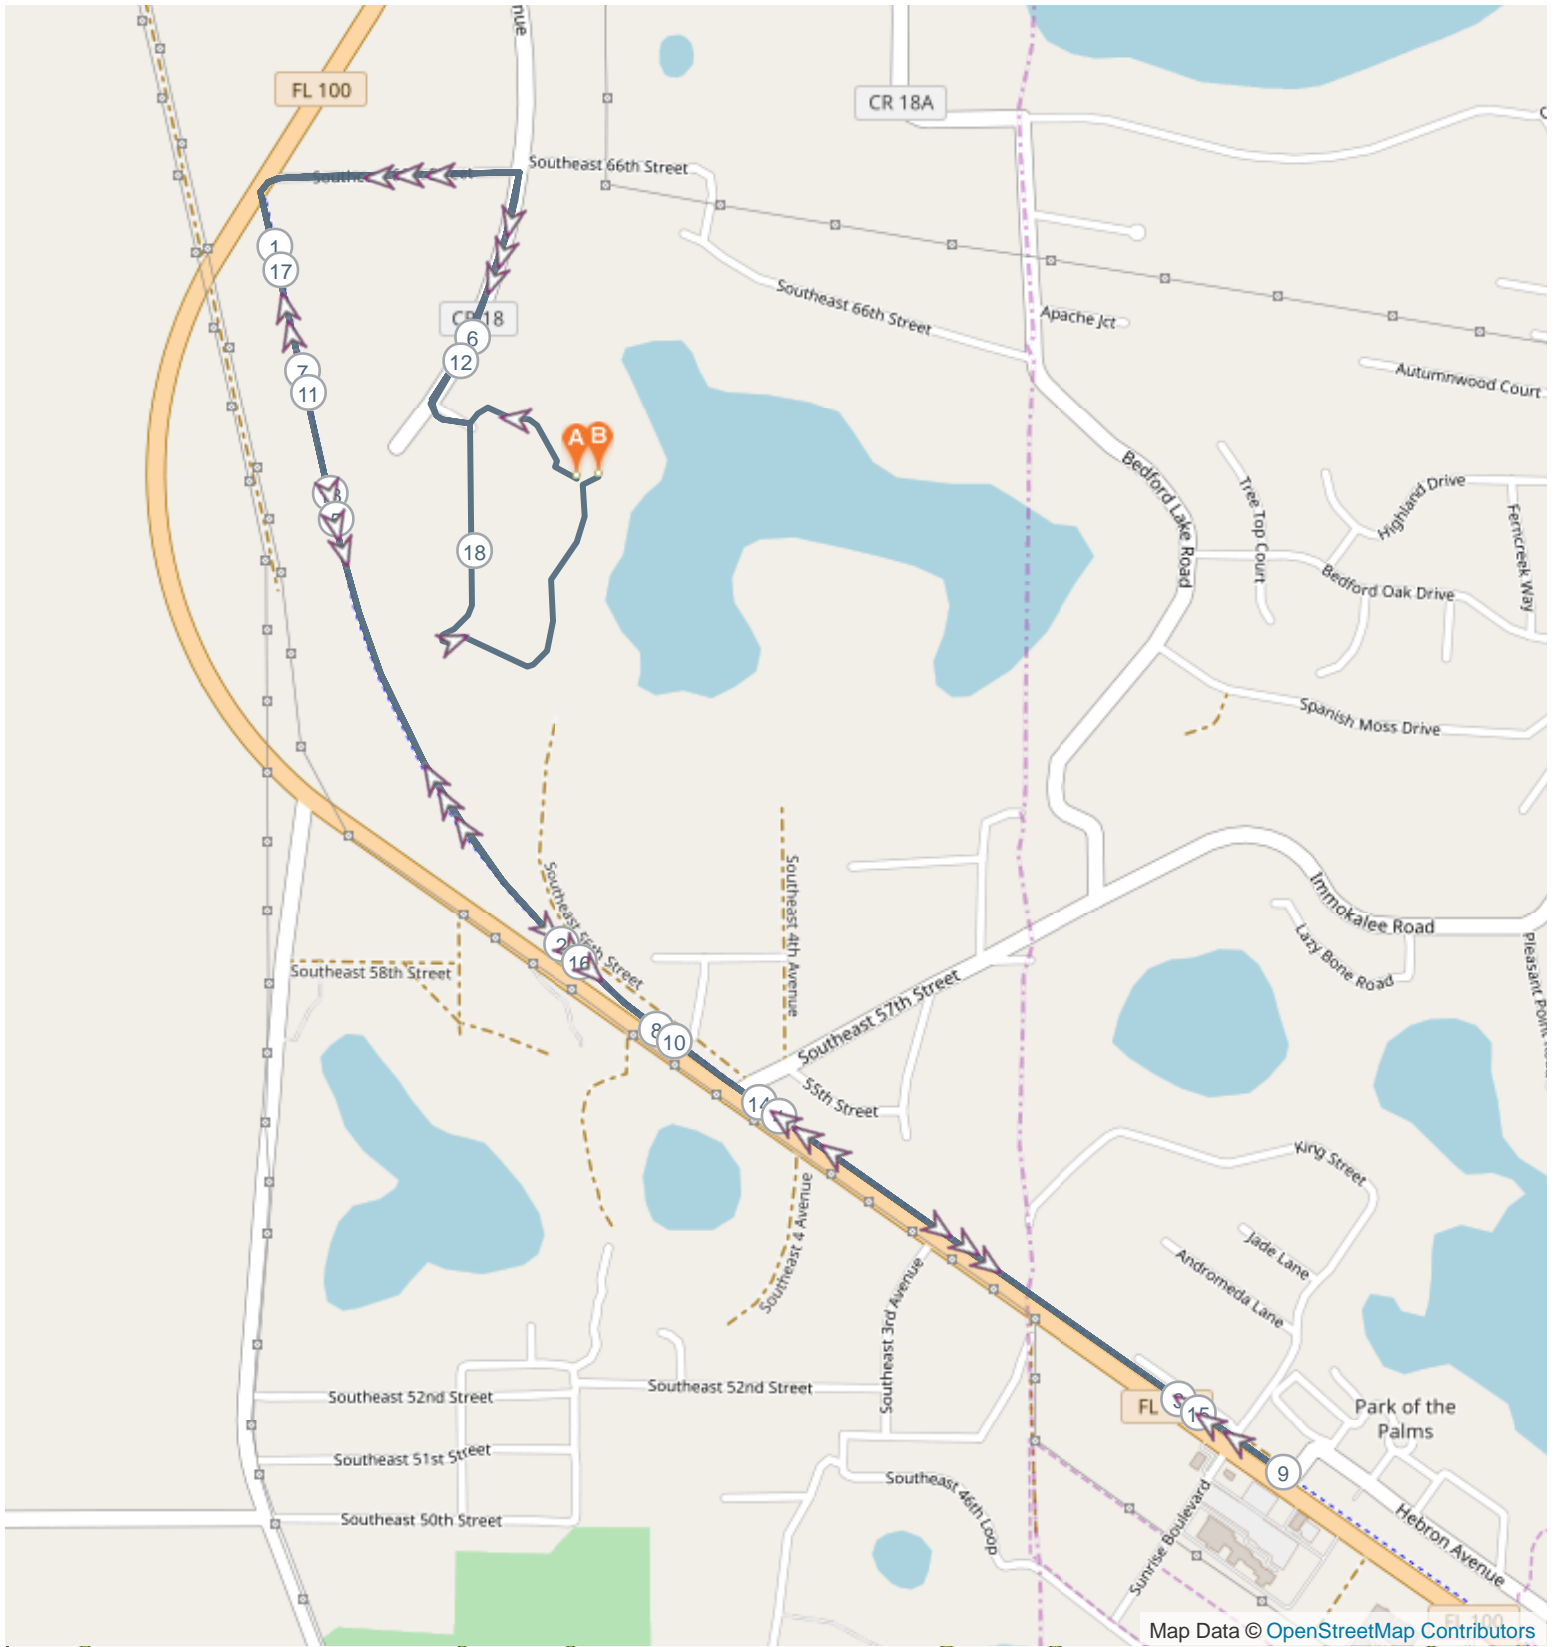

## ROUTE INFORMATION

LENGTH 18.550 miles  
ASCENT 331 ft  
DESCENT 334 ft  
HILLS ⬆️ 22.7% | ⬇️ 23.0% | ➡️ 54.4%  
TERRAIN Road 🏃  
START **LAT: 29.810708, LNG: -82.056402**

## NOTES

Florida Xtreme Triathlon - Stage 2 - 30K Run Course.

# Florida Xtreme Triathlon - Stage 2 - 30K Run (18.550 miles)

## ROUTE DIRECTIONS

No	Miles	Turn	Directions
1	18.526		